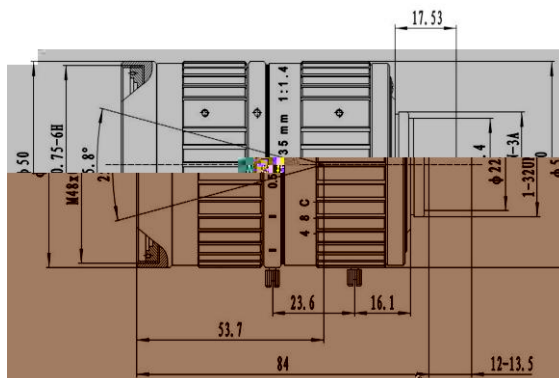

800
ITS
KM3514MP8C

 ZLKC
 1 C f=35mm

 800
 F1.4 ITS

Model		KM3514MP8C
Image Size		1-inch
Focal length		35mm
F No.		F1.4-C
M.O.D(m)		0.3
Operation	Iris	Manual
	Focus	Manual
Horizontal Angle of View	1" Type	25.9°×20.6°×15.5°
	2/3"Type	17.7°×14.2°×10.62°
	1/2"Type	12.9°×10.3°×7.72°
Distortion	1.1" Type	-1.98%
BFL		13..9mm
MFL		12-13.5mm
Flange BFL		17.526mm
Mount		C-Mount
Dimension		50x84mm
Weight		325.0g
Operating temperature		-30 +70
Remark		8.0 Megapixel ITS Lens