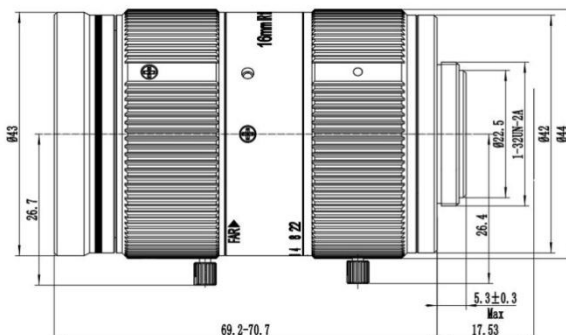

8MP Large aperture ITS Lens

KM2014MP8C

FEATURES

- Lens Brand: ZLKC
- 1" C-Mount 20mm F1.4 8MP
- Higher relative illumination rate
- Bigger aperture, Large depth
- Full HD ,Excellent brightness
- Precise Focus Adjustment

SPECIFICATION

Model	KM2014MP8C	
Image Size	1-inch	
Focal length	20mm	
F No.	F1.4-C	
M.O.D(m)	0.3	
Operation	Iris	Manual
	Focus	Manual
Horizontal Angle of View	1.1" Type	49.1°×42.4°×28.0°
	1" Type	44.6°×39.4°×21.0°
	2/3" Type	31.0°×24.7°×18.6°
Distortion	1.1" Type	-3.21%
BFL	12.474mm	
MFL	13.5mm	
Flange BFL	17.526mm	
Mount	C-Mount	
Dimension	Φ45x67.7mm	
Weight	216.5g	
Operating temperature	-30 +70	
Remark	8.0 Megapixel ITS Lens	