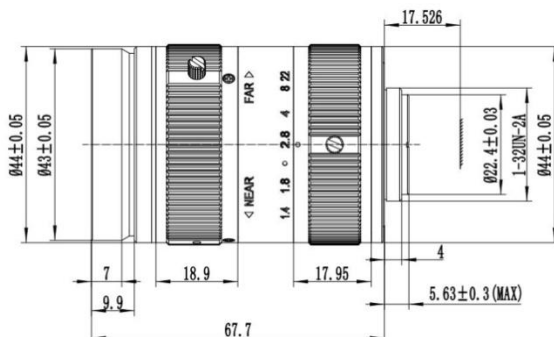

12MP High-resolution ITS Lens

KM2014MP12C

FEATURES

Lens Brand: ZLKC

1.1" -Mount 20mm F1.4 12MP

Higher relative illumination rate

Bigger aperture, Large depth

Delivers clean and sharp images

Excellent low-light performance

SPECIFICATION

Model		KM2014MP12C
Image Size		1.1-inch
Focal length		20mm
F No.		F1.4-C
M.O.D(m)		0.3
Operation	Iris	Manual
	Focus	Manual
Horizontal Angle of View	1.1" Type	49.1°×42.4°×28.0°
	1" Type	44.6°×39.4°×21.0°
	2/3" Type	31.0°×24.7°×18.6°
Distortion	1.1" Type	-3.21%
BFL		12.474mm
MFL		13.5mm
Flange BFL		17.526mm
Mount		C-Mount
Dimension		45x67.7mm
Weight		216.5g
Operating temperature		-30 +70
Remark		12 Megapixel ITS Lens