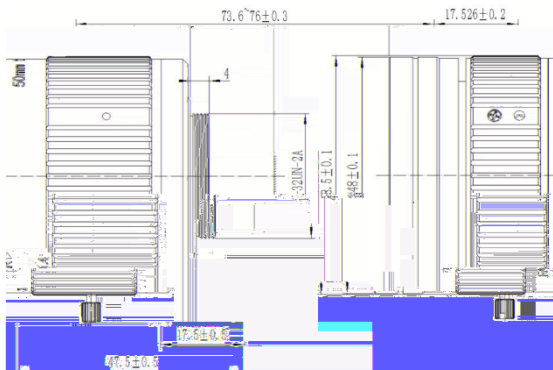

12MP High-resolution ITS Lens

KM5014MP12C

FEATURES

Lens Brand: ZLKC

1.1 -Mount 50mm F1.4 12MP

Higher relative illumination rate

Bigger aperture, Large depth

Delivers clean and sharp images

Excellent low-light performance

SPECIFICATION

Model		KM5014MP12C
Image Size		1.1-inch
Focal length		50mm
F No.		F1.4-C
M.O.D(m)		0.8
Operation	Iris	Manual
	Focus	Manual
Horizontal Angle of View	1.1" Type	20.5°×16.5°×11.8°
	1" Type	18.2°×14.6°×10.9°
	2/3" Type	12.7°×10.2°×7.6°
Distortion	1.1" Type	-1.86%
BFL		19.6mm
MFL		13.526mm
Flange BFL		17.526mm
Mount		C-Mount
Dimension		48.5x73.6mm
Weight		320.0g
Operating temperature		-30 +70
Remark		12 Megapixel ITS Lens