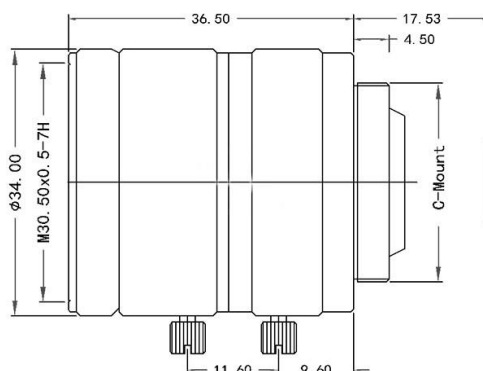

Manual Iris FA Lens

VM1616MPC

FEATURES

- Lens Brand ZLKC
- Mount 16mm F1.6 5MP
- Can suppress stray light
- Nominal Distortion Design
- Compact design
- Locking set screws for focus and iris

SPECIFICATION

Model	VM1616MPC	
Image Size	2/3-inch	
Focal length	16mm	
F No.	F1.6	
M.O.D(m)	0.15m-Inf.	
Operation	Iris	Manual
	Focus	Manual
Horizontal Angle of View	2/3"Type	30.1°x22.7°
	1/1.8"Type	24.7°x18.6°
Mount	C-Mount	
TV Distortion	-0.2%	
Dimension	6.5mm	
Weight	78.0g	
Filter	M30.5 P=0.5mm	
Remark	5MP Manual Lens	