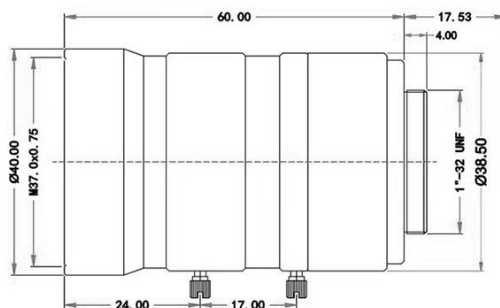

VM7528MPC

ZLKC
 1 C f=75mm F2.8

800

Model		VM7528MPC
Image Size		1-inch
Focal Length		75mm
F No.		F2.8
M. O. D(m)		0.5m-Inf.
Operation	Iris	Manual
	Focus	Manual
Horizontal Angle of View	1" Type	
	2/3" Type	
	1/1.8" Type	5.5 4.0
Distortion	1"Type	-0.05%
Mount		C-Mount
Dimension		40x60mm
Weight		148.0g
Filter		M37 P=0.75mm
Remark		800