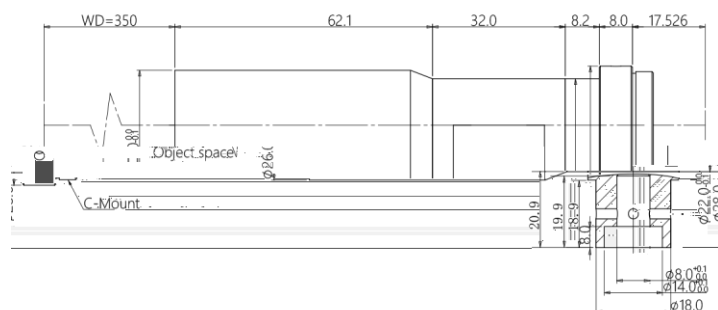

## FM05X350CT

Model	FM05X350CT	
CCD Max Image Size	1/2-inch	
Magnification	0.5X	
WD (mm)	350	
F/# Working F/#	17.6	
Object NA(mm)	0.01416	
Depth of field(mm)	5.6	
Distortion	<0.16%	
Resolution	23.7	
FOV WxH (mm)	1/2"(6.4 4.8)	12.8 9.6
(° max)	<0.1°	
Mount	C-Mount	
TTL	110.3mm	