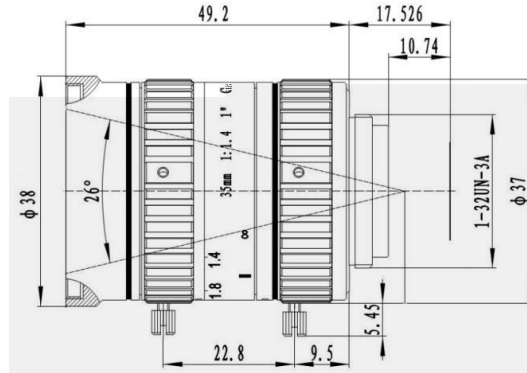

800

KM3514MP8

 ZLKC
 1 C f=35mm F1.4

 800
 F1.4

Model		KM3514MP8
Image Size		1-inch
Focal length		35mm
F No.		F1.4-C
M.O.D(m)		0.4
Operation	Iris	Manual
	Focus	Manual
Horizontal Angle of View	1" Type	25.9°×20.6°×15.5°
	2/3"Type	17.9°×14.3°×10.7°
	1/2"Type	13.2°×10.1°×7.9°
Distortion	1" Type	-2.3%
Back focal length		12.5mm
(Flange BFL)		17.526mm
Mount		C-Mount
Dimension		
Weight		195.0g
Horizontal Resolution		160lp/mm
Remark		800