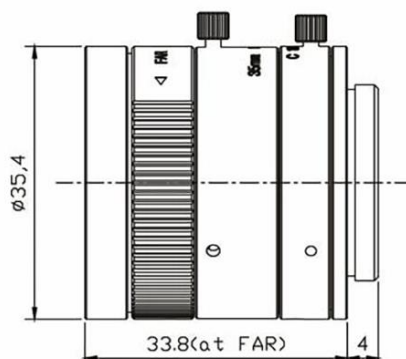

FA

300

HM3514MP3

Model		HM3514MP3
Image Size		2/3-inch
Focal length		35mm
F No.		F1.4-C
M.O.D(m)		0.2-Inf.
Operation	Iris	Manual
	Focus	Manual
Horizontal Angle of View	2/3"Type	17.8°×14.2°×10.8°
	1/2"Type	12.9°×10.4°×7.8°
Distortion	2/3"Type	-0.30%@y=5.5mm
	1/2"Type	-0.10%@y=4.0mm
Back focal length		14.70mm
Mount		C-Mount
Object Dimension (mm) WD=300mm		94.4x75.2x56.2mm
Dimension		
Weight		92.0g
Horizontal Resolution		100lp/mm
Entrance Pupil Diameter		25mm
Filter Thread		M30.5x 0.5
Working Temperature		-20°C +60°C