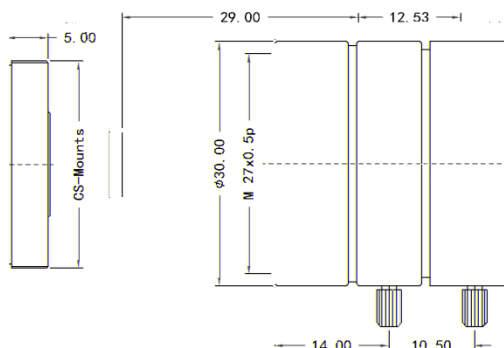

# VM0612MPC

1/2 CS ZLKC  
f=6mm

300

Model		VM0612MPC
Image Size		1/2-inch
Focal Length		6mm
F No.		F1.6
M. O. D(m)		0.25m-Inf.
Operation	Iris	Manual
	Focus	Manual
Horizontal Angle of View	1/3" Type	43.5° x 33.2°
	1/2" Type	56.2° x 43.5°
Distortion	1/2" Type	-1.8%
Back focal length		12.53mm
Filter		M27 P=0.5mm
Mount		CS-Mount
Dimension		30x29mm
Weight		54.0g
Remark		300