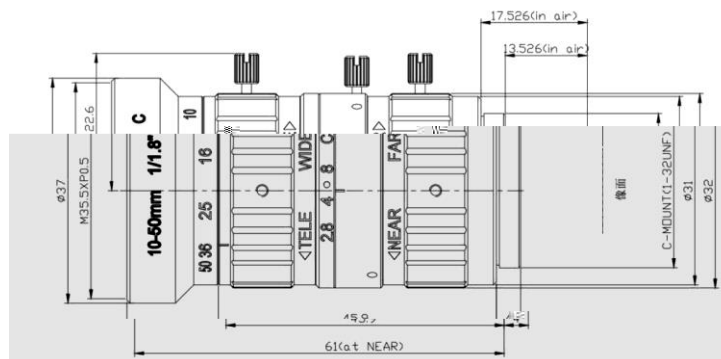

600 万像素手动变焦镜头

VM1050MP6

型号 Model	VM1050MP6	
像机尺寸 Image Size	1/1.8-inch	
焦距 Focal length	10-50mm	
光圈范围 F No.	F2.8-C	
最短物距 M.O.D(m)	0.1m	
控制方式 Operation	Iris	Manual 手动调整
	Focus	Manual 手动调整
	Zoom	Manual 手动调整
畸变 Distortion	1/1.8"Type	-1.3% @ wide; -0.09% @ tele
视场角 Horizontal Angle of View	1/1.8"Type	W: 44.2°x36.8°x24.8° ; T: 11.1°x9.3°x6.2°
	1/2"Type	W: 39.6°x31.8°x23.8° ; T: 10.0°x8.0°x6.0°
	1/3"Type	W: 29.8°x23.8°x18.0° ; T: 7.5°x6.0°x4.5°
接口 Mount	C-Mount	
滤镜 Filter Thread	M35.5 P=0.5mm	
外形尺寸 Dimension	$\Phi 37 \times 65 \text{mm}$	
重量 Weight	102.0g	
备注 Remark	6MP HD LENS	