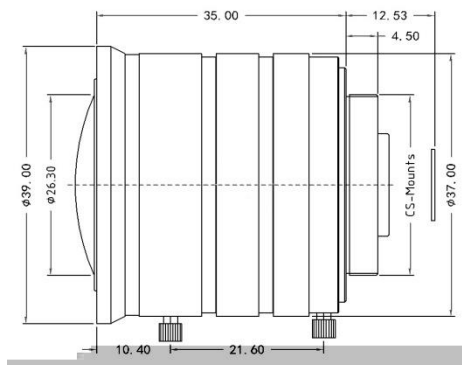

# 300 万像素手动变焦镜头

## VM2575MPC

Model		VM2575MPC
Image Size		1/3-inch
Focal length		2.5-7.5mm
F No.		F1.8
M.O.D(m)		0.5m
Operation	Iris	Manual
	Focus	Manual
	Zoom	Manual
Distortion	1/1.8"Type	-5%@wide -2%@tele
Horizontal Angle of View	1/1.8"Type	W141°x 116.7°x77.4° T50.2°x 39.9°x29.7°
Mount		CS-Mount
(Flange BFL)		12.53mm
Dimension		39x 35mm
Weight		73.0g
Remark		3MP HD lens